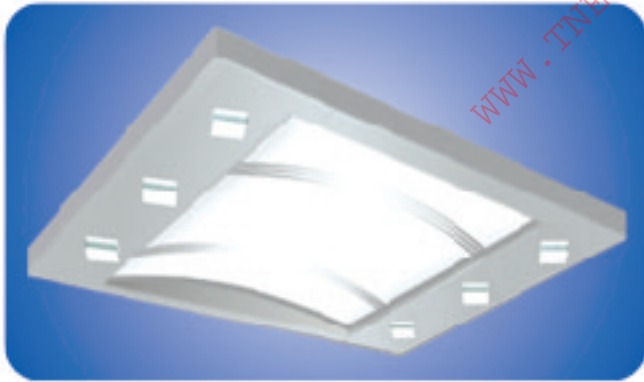

FC - 01

FC - 02^(*)

FC - 06

FC - 10

Material:

- Painted/ Stainless Steel
- Neon/Led light

(*) Applied to load from 750kg upwards only

FC - 11

FC - 12A

FC - 13

FC - 14

Material:

- Painted/ Stainless Steel
- Neon/Led light

(*) Applied to load from 750kg upwards only