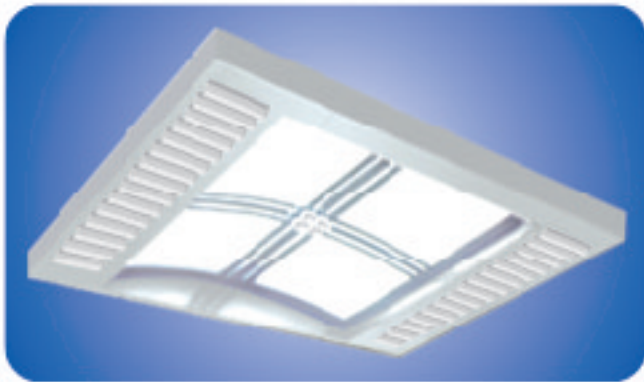

FC - 01

FC - 02^(*)

FC - 06

FC - 10

Material:

- Painted/ Stainless Steel
- Neon/Led light

(*) Applied to load from 750kg upwards only

FC - 11